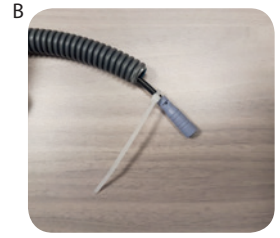

VERSION B

VERSION C

1

OFF

STEP 1

2

△ L=1m

90 VAC / 264 VAC
50Hz / 60Hz