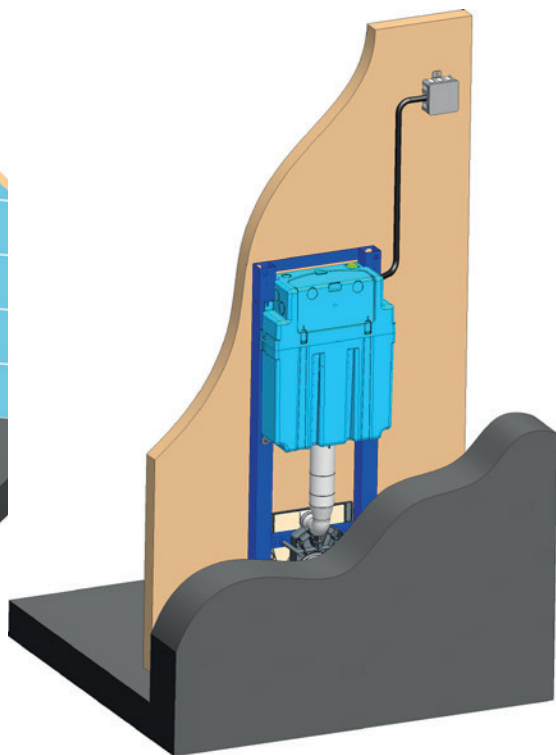

SIAMP

Monaco

INGENIO

PLAQUE DE COMMANDE ELECTRONIQUE

AUTOMATIC FLUSH PLATE

NOTICE D'INSTALLATION
INSTALLATION INSTRUCTION

3 VERSIONS

VERSION A

VERSION B

VERSION C

1

OFF

STEP 1

2

△ L=1m

90 VAC / 264 VAC
50Hz / 60Hz