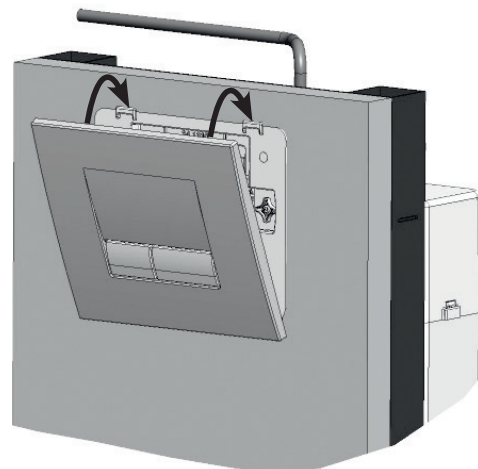

VERSO 350

SIAMP

Monaco

Installation PLAQUE DE COMMANDE

INSTALLATION PLAQUE DE COMMANDE

1

2

INSTALLATION PLAQUE DE COMMANDE

⚠ ≥ G

⚠ ≥ M

INSTALLATION PLAQUE DE COMMANDE

9

INSTALLATION PLAQUE DE COMMANDE

10

11

10 0020 35