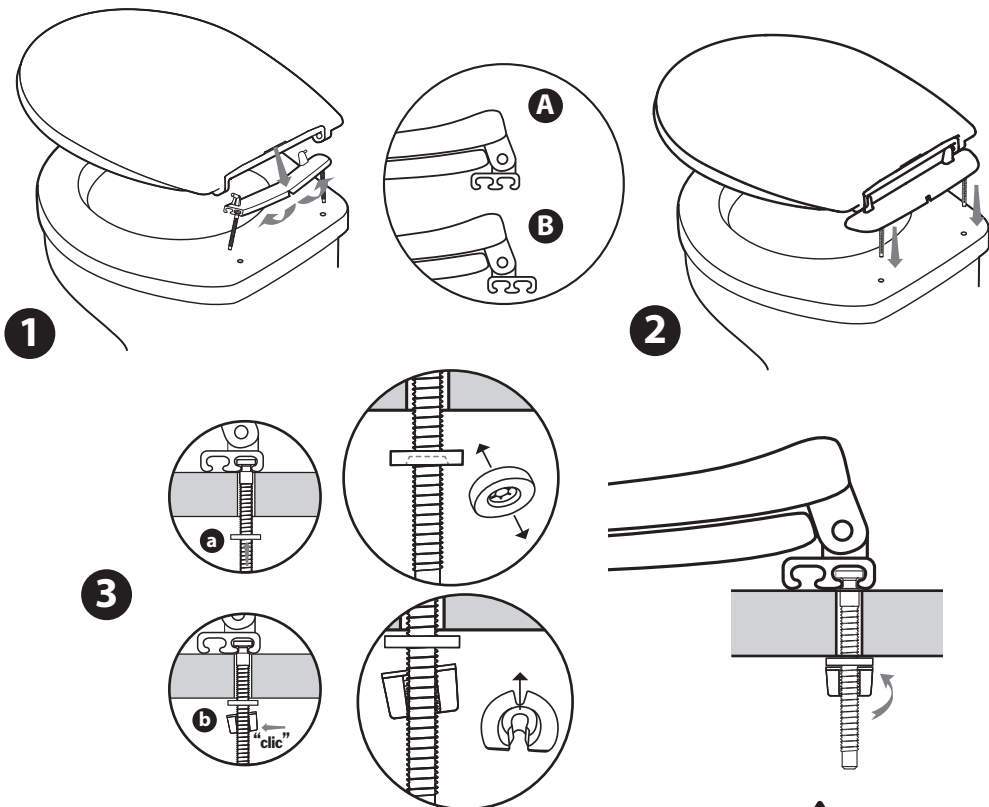

### Duroplast HINGE PLATE

- > Quick screwing
- > Scratch resistant
- > Anti-bacterial
- > 2 year guarantee